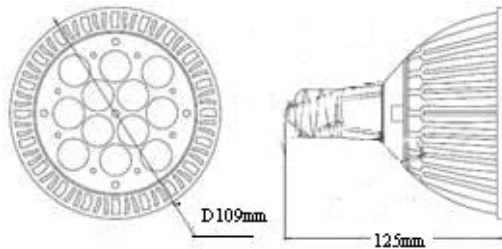

## High Power LED Spot Light

12W/PAR38/LED/12x1W

CE & RoHS Certified

- Ideal for retail stores, hotels, restaurants, museums and art gallery lighting
- High power LED optimizes light output up to 1200 Lumens with only 12W energy consumption (Equivalent to 75W halogen), providing 40,000 hours life time and up to 80% in energy savings compared to a standard halogen
- No UV or IR Radiation
- RoHS compliant
- Aluminum housing
- Low heat

### Electrical, Technical and Ordering Data

Product Code	Colour	Color Temperature	Light Output
E381212CW	Cool White	5500k	1200Lumens
E381212W	Neutral White	4500k	1200Lumens
E381212WW	Warm White	3000k	1000Lumens
E381212R	Red	610nm	1000Lumens
E381212Y	Yellow	590nm	1000Lumens
E381212G	Green	515nm	800Lumens
E381212B	Blue	460nm	800Lumens

- Net weight: 500g
- Dimensions:  $\Phi$ 109mm x 125mm
- Beam angle: 30°
- Base type: E27
- Light source: 12\*1W high power LED
- Energy Consumption: 10.5W
- Life Time: 40,000 Hours
- Input Voltage: 85-260V AC
- Body Temperature: <53 Centigrade
- Working Temperature: -30~40 Celsius degree
- Storage Temperature: -40~80 Celsius degree
- Light Attenuation Quotient: 3%-5%/1Kh