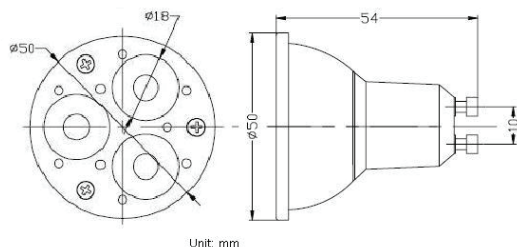

## High Power LED Spot Light

**3W/GU10/LED/3x1W**

**CE & RoHS Certified**

- Ideal for retail stores, hotels, restaurants, museums and art gallery lighting
- High power LED optimizes light output 120 Lumens with only 3W energy consumption (Equivalent to 20W halogen), providing 40,000 hours life time and up to 80% in energy savings compared to a standard halogen
- No UV or IR Radiation
- RoHS compliant
- Aluminum housing
- Low heat

### Electrical, Technical and Ordering Data

Product Code	Colour	Color Temperature	Light Output
E100331CW	Cool White	6700k	120Lumens
E100331W	Neutral White	5500k	120Lumens
E100331WW	Warm White	3300k	90Lumens
E100331R	Red	610nm	120Lumens
E100331Y	Yellow	590nm	120Lumens
E100331G	Green	515nm	120Lumens
E100331B	Blue	460nm	60Lumens

- Net weight: 55g
- Dimensions: Ø50mm x 54mm
- Beam angle: 30°
- Base type: GU10
- Light source: 3\*1W high power LED
- Energy Consumption: 3W

- Life Time: 40,000 Hours
- Input Voltage: 85~260V AC
- Body Temperature: <53 Centigrade
- Working Temperature: -30~110 Celsius degree
- Storage Temperature: -40~120 Celsius degree
- Light Attenuation Quotient: 3%-5%/1Kh