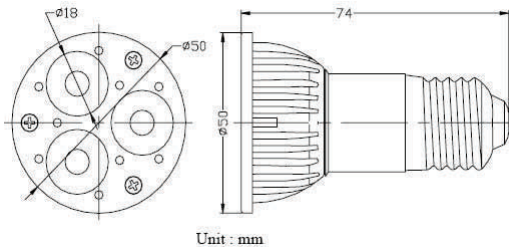

High Power LED Spot Light

3W/JDR/LED/3x1W

CE & RoHS Certified

- Ideal for retail stores, hotels, restaurants, museums and art gallery lighting
- High power LED optimizes light output 120 Lumens with only 3W energy consumption (Equivalent to 20W halogen), providing 40,000 hours life time and up to 80% in energy savings compared to a standard halogen
- No UV or IR Radiation
- RoHS compliant
- Aluminum housing
- Low heat

www.everbrightlights.com

Electrical, Technical and Ordering Data

Product Code	Colour	Color Temperature	Light Output
EJDR331CW	Cool White	6700k	120Lumens
EJDR331W	Neutral White	5500k	120Lumens
EJDR331WW	Warm White	3300k	90Lumens
EJDR331R	Red	610nm	120Lumens
EJDR331Y	Yellow	590nm	120Lumens
EJDR331G	Green	515nm	120Lumens
EJDR331B	Blue	460nm	60Lumens

- Net weight: 55g
- Dimensions: Φ50mm x 74mm
- Beam angle: 30°
- Base type: E27
- Light source: 3*1W high power LED
- Energy Consumption: 3W
- Life Time: 40,000 Hours
- Input Voltage: 85~260V AC
- Body Temperature: <53 Centigrade
- Working Temperature: -30~110 Celsius degree
- Storage Temperature: -40~120 Celsius degree
- Light Attenuation Quotient: 3%-5%/1Kh