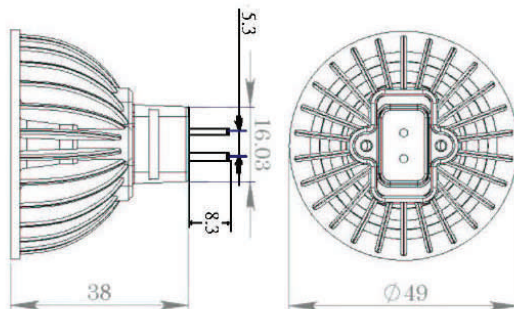

Indoor use only

High Power LED Spot Light

5W/MR16/LED/Dimmable/45D

CE & RoHS Certified

- Ideal for retail stores, hotels, restaurants, museums and art gallery lighting
- High power LED optimizes light output 280 Lumens with only 5W energy consumption (Equivalent to 35W halogen), providing 30,000 hours life time and up to 80% in energy savings compared to a standard halogen
- No UV or IR Radiation
- RoHS compliant
- Aluminum housing
- Low heat

www.everbrightlights.com

Electrical, Technical and Ordering Data

Product Code	Colour	Color Temperature	Light Output
E160510CW	Cool White	6500k	200Lumens
E160510W	Neutral White	5000k	280Lumens
E160510WW	Warm White	2800k	200Lumens

- Net weight: 46g
- Dimensions: $\Phi 50\text{mm} \times 39\text{mm}$
- Beam angle: 45°
- Base type: 2-pin GX5.3
- Output power: $4.5 \pm 0.3\text{W}$
- CRI: >75 , Max 95

- Rated life span: 40,000hrs
- Input Voltage: 12V AC (20kHz~100kHz)
- Body Temperature: <65 Centigrade
- Working Temperature: $-20 \sim 40$ Celsius degree
- Storage Temperature: $-40 \sim 80$ Celsius degree
- Light Attenuation Quotient: 3%-5%/1Kh