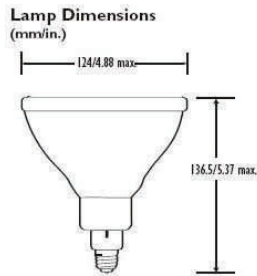

High Power LED Spot Light

7.5W/PAR30/LED/30SMT

CE & RoHS Certified

- Ideal for retail stores, hotels, restaurants, museums and art gallery lighting
- High power LED optimizes light output 600 Lumens with only 7.5W energy consumption (Equivalent to 75W halogen), providing 40,000 hours life time and up to 80% in energy savings compared to a standard halogen
- No UV or IR Radiation
- RoHS compliant
- Low heat

www.everbrightlights.com

Electrical, Technical and Ordering Data

Product Code	Colour	Color Temperature	Light Output
E380830CW	Cool White	6700k	600Lumens
E380830WW	Warm White	3300k	480Lumens
E380830R	Red	610nm	600Lumens
E380830Y	Yellow	590nm	600Lumens
E380830G	Green	515nm	600Lumens
E380830B	Blue	460nm	420Lumens

- Net weight: 250g
- Dimensions: Φ 124mm x 136mm
- Beam angle: 90°
- Base type: E27
- Light source: LED 30SMT
- Energy Consumption: 7.5W
- Life Time: 40,000 Hours
- Input Voltage: 85-260V AC
- Body Temperature: <53 Centigrade
- Working Temperature: -30~110 Celsius degree
- Storage Temperature: -40~120 Celsius degree
- Light Attenuation Quotient: 3%-5%/1Kh