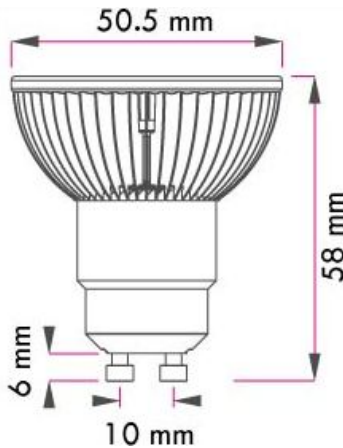

High Power LED Spot Light

7W/GU10/LED

CE, cUL & RoHS Certified

- Ideal for retail stores, hotels, restaurants, museums and art gallery lighting
- High power LED optimizes light output up to 350 Lumens with only 7W energy consumption (Equivalent to 35W halogen), providing 40,000 hours life time and up to 80% in energy savings compared to a standard halogen
- No UV or IR Radiation
- RoHS compliant
- Aluminum housing
- Low heat

www.everbrightlights.com

Electrical, Technical and Ordering Data

Product Code	Colour	Color Temperature	Light Output
E100710CW	Cool White	5200k	350Lumens
E100710WW	Warm White	3300k	280Lumens
E100710R	Red	610nm	200Lumens
E100710Y	Yellow	590nm	200Lumens
E100710G	Green	515nm	240Lumens
E100710B	Blue	460nm	120Lumens

- Net weight: 40g
- Dimensions: Φ 50mm x 58mm
- Beam angle: 45° / 70°
- Base type: GU10
- CRI>70
- Energy Consumption: 7W
- Life Time: 40,000 Hours
- Input Voltage: 100~240V AC
- Body Temperature: <53 Centigrade
- Working Temperature: -30~40 Celsius degree
- Storage Temperature: -40~80 Celsius degree
- Light Attenuation Quotient: 3%-5%/1Kh