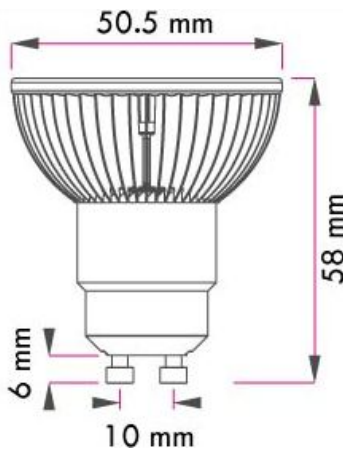

## High Power LED Spot Light

7W/GU10/LED

CE, cUL & RoHS Certified

- Ideal for retail stores, hotels, restaurants, museums and art gallery lighting
- High power LED optimizes light output up to 350 Lumens with only 7W energy consumption (Equivalent to 35W halogen), providing 40,000 hours life time and up to 80% in energy savings compared to a standard halogen
- No UV or IR Radiation
- RoHS compliant
- Aluminum housing
- Low heat

### Electrical, Technical and Ordering Data

Product Code	Colour	Color Temperature	Light Output
E100710CW	Cool White	5200k	350Lumens
E100710WW	Warm White	3300k	280Lumens
E100710R	Red	610nm	200Lumens
E100710Y	Yellow	590nm	200Lumens
E100710G	Green	515nm	240Lumens
E100710B	Blue	460nm	120Lumens

- Net weight: 40g
- Dimensions:  $\Phi$ 50mm x 58mm
- Beam angle: 45° / 70°
- Base type: GU10
- CRI>70
- Energy Consumption: 7W

- Life Time: 40,000 Hours
- Input Voltage: 100~240V AC
- Body Temperature: <53 Centigrade
- Working Temperature: -30~40 Celsius degree
- Storage Temperature: -40~80 Celsius degree
- Light Attenuation Quotient: 3%-5%/1Kh