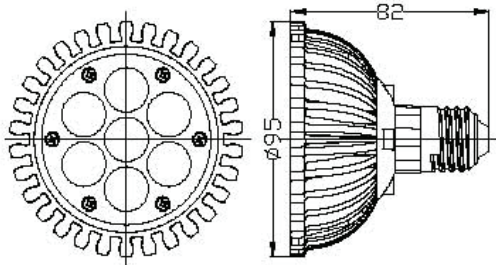

High Power LED Spot Light

7W/PAR30/LED/7x1W

CE, CSA & RoHS Certified

- Ideal for retail stores, hotels, restaurants, museums and art gallery lighting
- High power LED optimizes light output 400 Lumens with only 7W energy consumption (Equivalent to 50W halogen), providing 40,000 hours life time and up to 80% in energy savings compared to a standard halogen
- No UV or IR Radiation
- RoHS compliant
- Aluminum housing
- Low heat

www.everbrightlights.com

Electrical, Technical and Ordering Data

Product Code	Colour	Color Temperature	Light Output
E301071CW	Cool White	6700k	400Lumens
E301071W	Neutral White	5500k	400Lumens
E301071WW	Warm White	3300k	310Lumens
E301071R	Red	610nm	400Lumens
E301071Y	Yellow	590nm	400Lumens
E301071G	Green	515nm	400Lumens
E301071B	Blue	460nm	240Lumens

- Net weight: 300g
- Dimensions: $\Phi 95\text{mm} \times 82\text{mm}$
- Beam angle: 30°
- Base type: E27
- Light source: 7*1W high power LED
- Energy Consumption: 7W
- Life Time: 40,000 Hours
- Input Voltage: 85-260V AC
- Body Temperature: <53 Centigrade
- Working Temperature: $-30 \sim 110$ Celsius degree
- Storage Temperature: $-40 \sim 120$ Celsius degree
- Light Attenuation Quotient: 3%-5%/1Kh