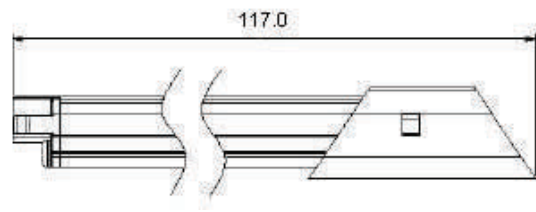

Dimensions

All dimension unit: mm

1.0m

0.5m

Information provided is subject to change without notice. For additional product and application information, please consult Everbright's website: www.everbrightlights.com

LED Linears

LED Cabinet Linkable Bar

0.3m

0.1m

Order Code

| Product Code | Length | LED Qty | Color | Color Temp. | Volts | Watts | Rated Lumens | Initial | Rated (hours) | Life CRI | Beam Angle |
|--------------|--------|---------|------------|-------------|-------|-------|--------------|---------|---------------|----------|------------|
| E080101WW | 1.0m | 48 | Warm White | 3000K | 24VDC | 11 | 520 | | 40,000 | 85 | 40° |
| E080101DW | 1.0m | 48 | Cool White | 6000K | 24VDC | 11 | 530 | | 40,000 | 75 | 40° |
| E085001WW | 0.5m | 24 | Warm White | 3000K | 24VDC | 5.5 | 250 | | 40,000 | 85 | 40° |
| E085001DW | 0.5m | 24 | Cool White | 6000K | 24VDC | 5.5 | 260 | | 40,000 | 75 | 40° |
| E083001WW | 0.3m | 14 | Warm White | 3000K | 24VDC | 4.3 | 140 | | 40,000 | 85 | 40° |
| E083001DW | 0.3m | 14 | Cool White | 6000K | 24VDC | 4.3 | 150 | | 40,000 | 75 | 40° |
| E081001WW | 0.1m | 5 | Warm White | 3000K | 24VDC | 1.5 | 40 | | 40,000 | 85 | 40° |
| E081001DW | 0.1m | 5 | Cool White | 6000K | 24VDC | 1.5 | 50 | | 40,000 | 75 | 40° |