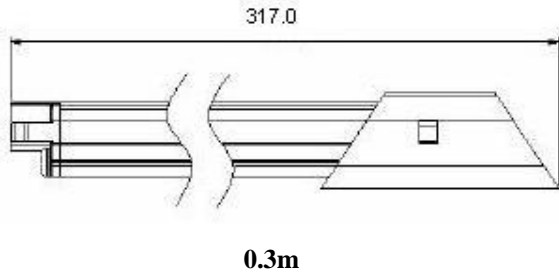

LED Linears

LED Cabinet Linkable Bar

Order Code

Product Code	Length	LED Qty	Color	Color Temp.	Volts	Watts	Rated Lumens	Initial	Rated (hours)	Life CRI	Beam Angle
E081001WW	1.0m	48	Warm White	3000K	24VDC	11	520		40,000	85	40°
E081001DW	1.0m	48	Cool White	6000K	24VDC	11	530		40,000	75	40°
E085001WW	0.5m	24	Warm White	3000K	24VDC	5.5	250		40,000	85	40°
E085001DW	0.5m	24	Cool White	6000K	24VDC	5.5	260		40,000	75	40°
E083001WW	0.3m	14	Warm White	3000K	24VDC	4.3	140		40,000	85	40°
E083001DW	0.3m	14	Cool White	6000K	24VDC	4.3	150		40,000	75	40°
E080101WW	0.1m	5	Warm White	3000K	24VDC	1.5	40		40,000	85	40°
E080101DW	0.1m	5	Cool White	6000K	24VDC	1.5	50		40,000	75	40°

Accessories

*The total LED Linkable Bar power consumption should be less than 80% of total power source

- Not for use for dimmers
- Dry location only
- Turn off the power before installation

Information provided is subject to change without notice. For additional product and application information, please consult Everbright's website: www.everbrightlights.com