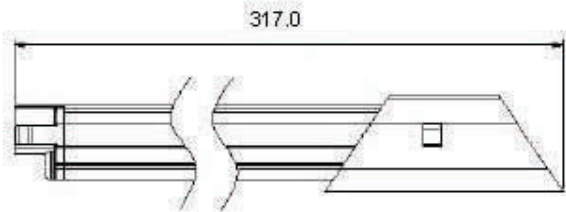

Dimensions

All dimension unit: mm

1.0m

0.5m

Information provided is subject to change without notice. For additional product and application information, please consult Everbright's website: www.everbrightlights.com

LED Linears

LED Cabinet Linkable Bar

0.3m

0.1m

Order Code

| Product Code | Length | LED Qty | Color | Color Temp. | Volts | Watts | Rated Lumens | Initial | Rated (hours) | Life CRI | Beam Angle |
|--------------|--------|---------|------------|-------------|-------|-------|--------------|---------|---------------|----------|------------|
| E080101WW | 1.0m | 48 | Warm White | 3000K | 24VDC | 11 | 520 | | 40,000 | 85 | 40° |
| E080101DW | 1.0m | 48 | Cool White | 6000K | 24VDC | 11 | 530 | | 40,000 | 75 | 40° |
| E085001WW | 0.5m | 24 | Warm White | 3000K | 24VDC | 5.5 | 250 | | 40,000 | 85 | 40° |
| E085001DW | 0.5m | 24 | Cool White | 6000K | 24VDC | 5.5 | 260 | | 40,000 | 75 | 40° |
| E083001WW | 0.3m | 14 | Warm White | 3000K | 24VDC | 4.3 | 140 | | 40,000 | 85 | 40° |
| E083001DW | 0.3m | 14 | Cool White | 6000K | 24VDC | 4.3 | 150 | | 40,000 | 75 | 40° |
| E081001WW | 0.1m | 5 | Warm White | 3000K | 24VDC | 1.5 | 40 | | 40,000 | 85 | 40° |
| E081001DW | 0.1m | 5 | Cool White | 6000K | 24VDC | 1.5 | 50 | | 40,000 | 75 | 40° |