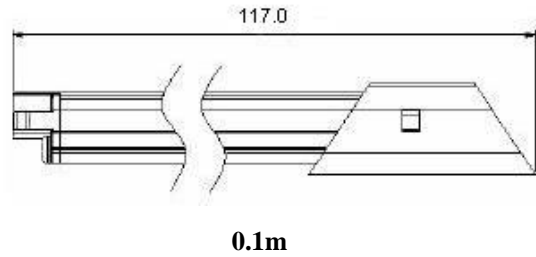

LED Linears

LED Cabinet Linkable Bar

Order Code

Product Code	Length	LED Qty	Color	Color Temp.	Volts	Watts	Rated Lumens	Initial	Rated (hours)	Life CRI	Beam Angle
E081001WW	1.0m	48	Warm White	3000K	24VDC	11	520		40,000	85	40°
E081001DW	1.0m	48	Cool White	6000K	24VDC	11	530		40,000	75	40°
E085001WW	0.5m	24	Warm White	3000K	24VDC	5.5	250		40,000	85	40°
E085001DW	0.5m	24	Cool White	6000K	24VDC	5.5	260		40,000	75	40°
E083001WW	0.3m	14	Warm White	3000K	24VDC	4.3	140		40,000	85	40°
E083001DW	0.3m	14	Cool White	6000K	24VDC	4.3	150		40,000	75	40°
E080101WW	0.1m	5	Warm White	3000K	24VDC	1.5	40		40,000	85	40°
E080101DW	0.1m	5	Cool White	6000K	24VDC	1.5	50		40,000	75	40°

Accessories

*The total LED Linkable Bar power consumption should be less than 80% of total power source

- Not for use for dimmers
- Dry location only
- Turn off the power before installation

Information provided is subject to change without notice. For additional product and application information, please consult Everbright's website: www.everbrightlights.com