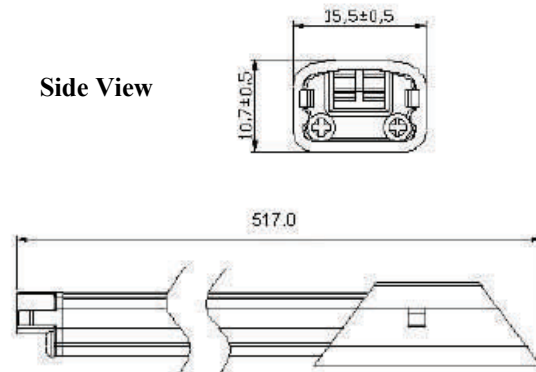

Features

- Lower profile, light aluminum alloy extrusion
- Extendable, 8 meters maximum per channel
- PMMA lens, no hot spot, comfortable lighting
- Easy to connect either snap-in or by cable
- Module length available: 1m, 0.5m, 0.3m, 0.1m
- Fully dimmable

Dimensions

All dimension unit: mm

1.0m

0.5m

Information provided is subject to change without notice. For additional product and application information, please consult Everbright's website: www.everbrightlights.com

LED Linears

LED Cabinet Linkable Bar

0.3m

0.1m

Order Code

| Product Code | Length | LED Qty | Color | Color Temp. | Volts | Watts | Rated Lumens | Initial | Rated (hours) | Life CRI | Beam Angle |
|--------------|--------|---------|------------|-------------|-------|-------|--------------|---------|---------------|----------|------------|
| E080101WW | 1.0m | 48 | Warm White | 3000K | 24VDC | 11 | 520 | | 40,000 | 85 | 40° |
| E080101DW | 1.0m | 48 | Cool White | 6000K | 24VDC | 11 | 530 | | 40,000 | 75 | 40° |
| E085001WW | 0.5m | 24 | Warm White | 3000K | 24VDC | 5.5 | 250 | | 40,000 | 85 | 40° |
| E085001DW | 0.5m | 24 | Cool White | 6000K | 24VDC | 5.5 | 260 | | 40,000 | 75 | 40° |
| E083001WW | 0.3m | 14 | Warm White | 3000K | 24VDC | 4.3 | 140 | | 40,000 | 85 | 40° |
| E083001DW | 0.3m | 14 | Cool White | 6000K | 24VDC | 4.3 | 150 | | 40,000 | 75 | 40° |
| E081001WW | 0.1m | 5 | Warm White | 3000K | 24VDC | 1.5 | 40 | | 40,000 | 85 | 40° |
| E081001DW | 0.1m | 5 | Cool White | 6000K | 24VDC | 1.5 | 50 | | 40,000 | 75 | 40° |