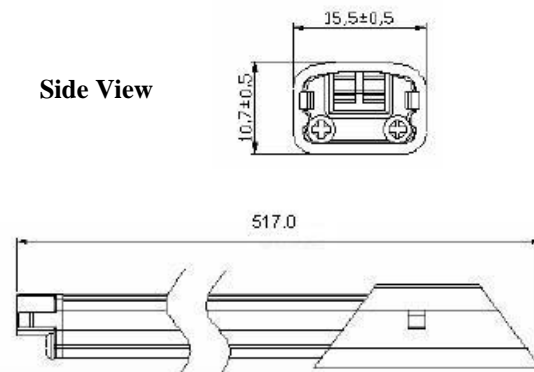

### Features

- Smaller lamp body, lower profile, special aluminum alloy material with lighter weight
- Extendable, 8 meters maximum per channel
- PMMA lens, no hot spot, comfortable lighting
- Easy to connect either snap-in or by cable
- Cree chip inside, 0.2W 3528
- Module length available: 1m, 0.5m, 0.3m, 0.1m

### Dimensions

All dimension unit: mm

1.0m

0.5m