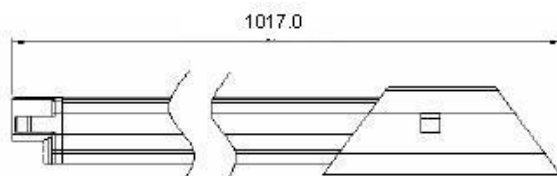

### Features

- Smaller lamp body, lower profile, special aluminum alloy material with lighter weight
- Extendable, 8 meters maximum per channel
- PMMA lens, no hot spot, comfortable lighting
- Easy to connect either snap-in or by cable
- Cree chip inside, 0.2W 3528
- Module length available: 1m, 0.5m, 0.3m, 0.1m

### Dimensions

All dimension unit: mm

1.0m

0.5m