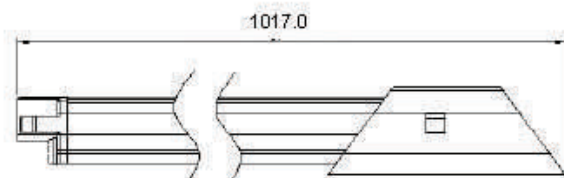

Features

- Lower profile, light aluminum alloy extrusion
- Extendable, 8 meters maximum per channel
- PMMA lens, no hot spot, comfortable lighting
- Easy to connect either snap-in or by cable
- Module length available: 1m, 0.5m, 0.3m, 0.1m
- Fully dimmable

Dimensions

All dimension unit: mm

1.0m

0.5m

Information provided is subject to change without notice. For additional product and application information, please consult Everbright's website: www.everbrightlights.com