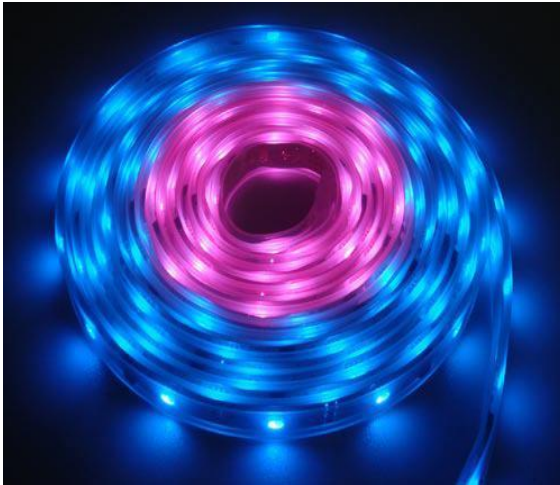

Indoor use only

High Power LED Flexible Digital Ribbon

LED DIGITAL RIBBON

CE & RoHS Certified

Application

- Decorative lights for disco, bars, café, casino
- Lights for shows and events
- Lights for shop display and decoration

Features

- Digital color change
- Strong humidity resistance which allows the strip exposed to be applied as an aquatic product
- Continuously runs up to 100 meters without amplifier

Ordering Data

Part Code	Width	Length	LED Q'ty	Light Out-put	Beam Angle	Volt-age	Cur-rent	Max. Power	Max. Length
ES700RGB	14mm	5meter	150	625Lumens	120	12V	2.6~3A	36W	100meters

RGB Remote Control

Key1: Mode+
 Key2: Mode-
 Key3: Speed +
 Key4: Speed -
 Key5: Modes demonstration (15 modes)
 Key6: Power on/off

14 pre-set modes

- 1) 7 colors flowing
- 2) LED dots running in come and go away
- 3) 2 LED dots running in come and go away with color background
- 4) 7 colors move forward and backward
- 5) 7 colors move back and forth from one end to the other end
- 6) 7 colors move forward with color background
- 7) 7 colors move backward with color background
- 8) Colors move forward overcrossing another color background
- 9) Another cycling of mode 8 from ribbon end
- 10) Single color strobe
- 11) Static red
- 12) Static green
- 13) Static blue
- 14) Static purple