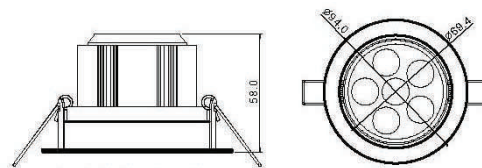

Order Code

Product Code	Chip	Color	Color Temp.	Volts	Watts	Rated Lumens	Initial	Rated (hours)	Life	CRI	Beam Angle
E800606CW	Cree XPE 1W	Cool White	6000K	12VAC/DC	1	540		40,000	75	60°	
E800606WW	Cree XPE 1W	Warm White	3000K	12VAC/DC	1	414		40,000	85	60°	

Specifications

- Net weight:** 180g
- Dimensions:** Φ99 x 58mm
- Beam angle:** 60°
- Connect wires:** R/B
- Light source:** Cree
- Input voltage:** 12VAC/DC
- Working temperature:** -30~40°C
- Storage temperature:** -40~80°C
- Housing material:** Aluminum

Dimensions

All dimension unit: mm

Cautions

1. Indoor dry location only
2. Not for insulated ceiling
3. Not for dimmer
4. Turn off power before installation and service

Installation

Information provided is subject to change without notice. For additional product and application information, please consult Everbright's website: www.everbrightlights.com