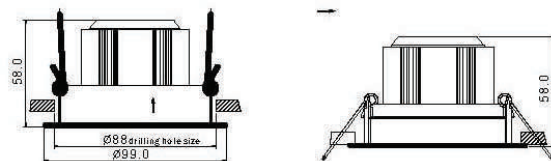

Specifications

- Net weight:** 180g
- Dimensions:** Φ99 x 58mm
- Beam angle:** 60°
- Connect wires:** R/B
- Light source:** Cree
- Input voltage:** 12VAC/DC
- Working temperature:** -30~40°C
- Storage temperature:** -40~80°C
- Housing material:** Aluminum

Dimensions

All dimension unit: mm

Cautions

1. Indoor dry location only
2. Not for insulated ceiling
3. Not for dimmer
4. Turn off power before installation and service

Installation

Information provided is subject to change without notice. For additional product and application information, please consult Everbright's website: www.everbrightlights.com