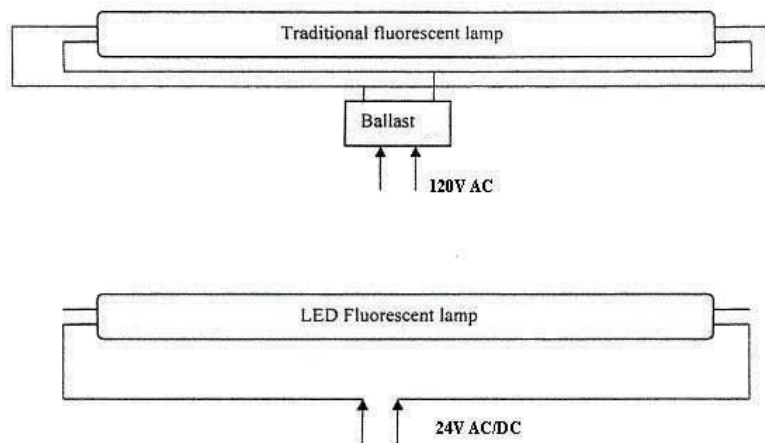

### LED T8 24VDC

**Everbright LED T8s** bring energy efficient, long life and environmentally conscious options to traditional spot Light applications.

LED T8s can save up to 80% power than traditional lights. They have expected life span of 40,000 hours. They contain no lead or mercury and they are RoHS compliant.

### Order Code

Product Code	Length	Color	Color Temp.	Volts	Watts	Rated Lumens	Initial Lumens	Rated Life (hours)	CRI	Beam Angle
E080430W	4FT	Cool White	5000K	24VDC	20	1600	40,000	75	75	120°
E080430WW	4FT	Warm White	3000K	24VDC	20	1400	40,000	85	85	120°
E080210W	2FT	Cool White	5000K	24VDC	12	800	40,000	75	75	120°
E080210WW	2FT	Warm White	3000K	24VDC	12	700	40,000	85	85	120°

### Specifications

- Dimensions:** Φ25.4mm x 1200mm/600mm
- Beam angle:** 120°
- Base type:** G13
- Light source:** 3528 LED
- Input voltage:** 24VDC
- Working Temperature:** -30~40°C
- Storage Temperature:** -40~80°C